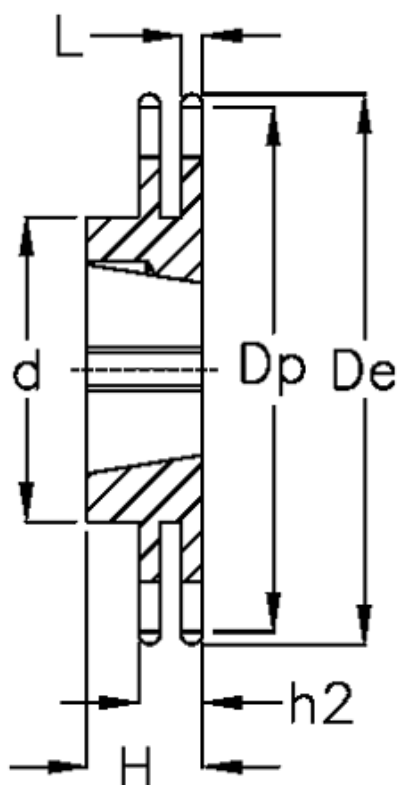

Article number: 616032007057

Description: Taperbored sprocket 12 B-2 Z=57 duplex
for bushing 3020

Measures

C = 2

d = 140

De = 355.4

Dp = 345.81

For bush = 3020

For chain size = 3/4" x 7/16"

For chain type = 12 B-2

H = 51

h2 = 30.3

Material = Støbejern

Number of teeth = 57